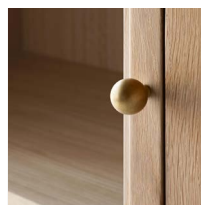

**Wood finishes**  
Oak: Brass hinges & brass knobs

Dark stained oak: Bronzed brass hinges & bronzed steel knobs

**Certifications**  
FSC Mix 70%

**Dimensions**  
H: 192cm / 76in, W: 50cm / 20in,  
D: 40cm / 16in

→ **Stock items**  
Single cabinet in oak and dark stained oak

→ Oak w. brass knobs and hinges

→ Dark stained oak w. bronzed knobs and hinges

W: 120cm / 47in  
D: 40cm / 16in

H: 192cm / 76in